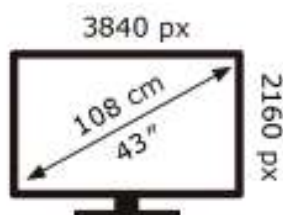

Samsung

UE43M70HAK

51 kWh/1000h

ABCDEF **G**
HDR
95 kWh/1000h

2019/2013

Samsung

UE43M70HAK

51 kWh/1000h