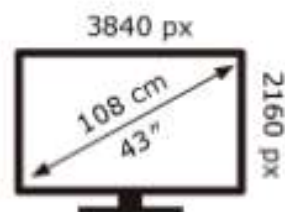

51 kWh/1000h

ABCDEF **G**
HDR
95 kWh/1000h